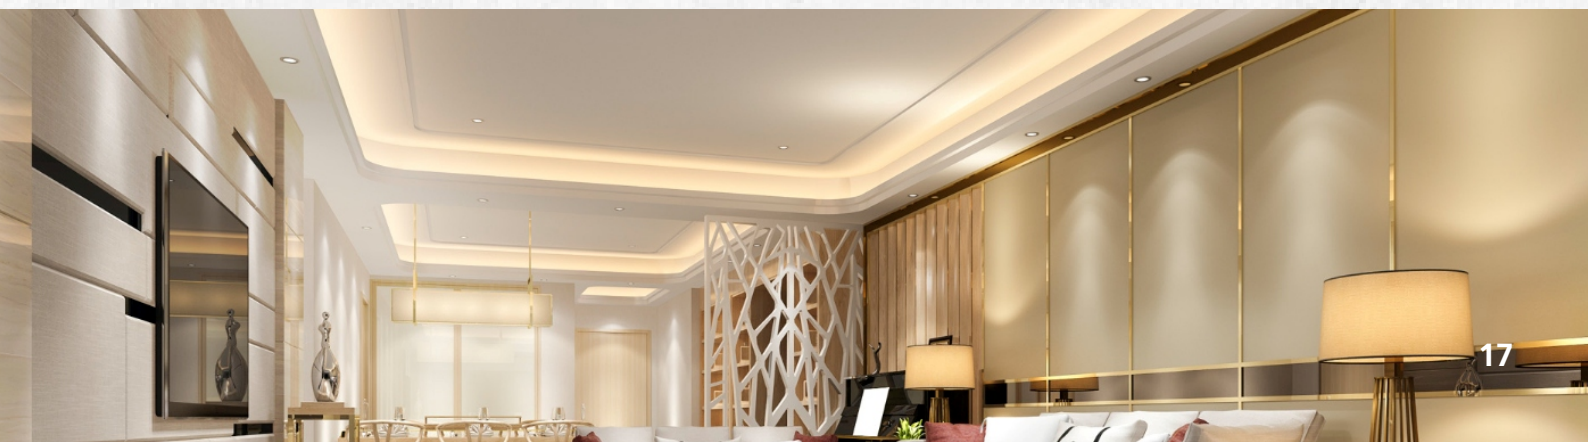

07

Name Of Client

Obi Interiors India Pvt Ltd

Project Name

Recode It

Location

Chennai

Nature Of Work

Gypsum False Ceiling,
Partition & Pop Punning

08

Name Of Client

Sahoo & Sons Ltd

Project Name

Indian Bank

Location

Chennai

Nature Of Work

Gypsum False Ceiling, Carpentry,
& Grid False Ceiling

09

Name Of Client

Rwd

Project Name

Grand Corridor

Location

Chennai

Nature Of Work

Painting & Grid False Ceiling

10

Name Of Client

Soundarya Decorators

Project Name

Appaswamy Azure Mr Rohit
Residence

Location

Chennai

Nature Of Work

Gypsum False Ceiling,
Partition & Pop Punning